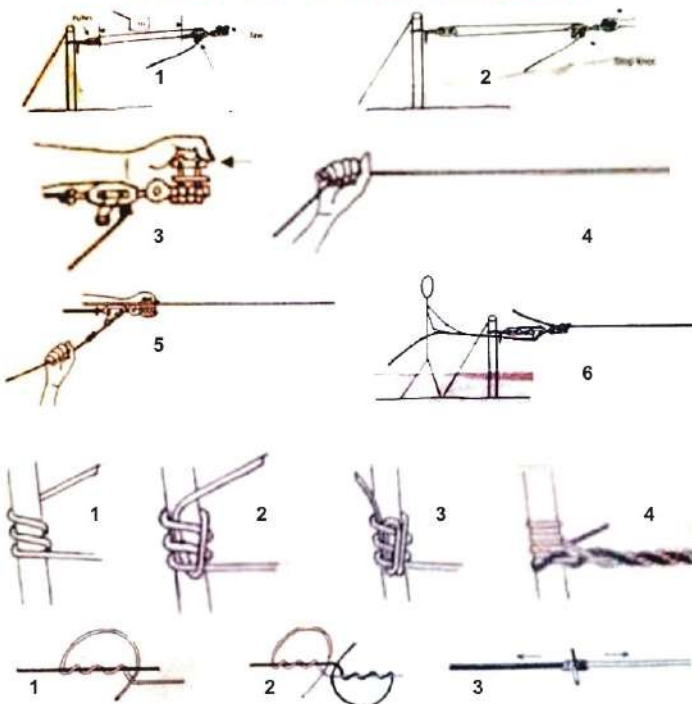

HOW TO TIE AGRIWIRE?

NUOVAFIL PVT LTD

PRODUCTS

GARVILON AGRIWIRE : HIGH STRENGTH & LOW STRETCH

These wires are made in sizes from 1.5mm to 5.0mm in Polyester and Copolymer. They are specially designed for Grape Farms for their 'Y' and 'Mandap' structure. These wires are the replacement of G.I./Stainless Steel Wires used for supporting plants such as Grapes, Tomato, pomegranate, cucumber etc. They are available in Black and in other colors as per customer requirement. More than 1000 tons are already being used by farmers till date without any problems as per our estimate.

Specification & Benefits:

- 50% more cheaper
- UV Stabilized
- Life 9 years guaranteed
- Corrosion and abrasive resistant
- Can withstand high temperature

अवयवमोटर	सॉड प्रति २५ फुट	अवयवमोटर	जी आई तार मोटर	बचत	एक एस तार मोटर	बचत				
जी आई तार मोटर	पोलीएस्टर तार एम एम	किलो	मीटर / किलो	फुट / किलो	मीटर / किलो	फुट / किलो	मीटर / किलो	फुट / किलो		
14	2.2	200	185	610	36	122	33	164	549	40
12	2.5	280	145	470	20	69	52	96	397	57
10	3	350	102	330	15	50	50	63	208	53
8	3.5	430	75	247	9	30	58	40	132	62
7	4	550								
6	5	700	38	125						
							48%			53%
DIAMETER	Load /25Feet	AGRO WIRE METERAGE	G.I WIRE METERAGE	SAVING	S.S. WIRE METERAGE	SAVING				
G.I WIRE IN GUAGE	POLYESTER WIRE IN MM	KG	METER / KG	FEET / KG	METER / KG	FEET / KG	METER / KG	FEET / KG		
14	2.2	200	185	610	36	122	33	164	549	40
12	2.5	280	145	470	20	69	52	96	397	57
10	3	350	102	330	15	50	50	63	208	53
8	3.5	430	75	247	9	30	58	40	132	62
7	4	550								
6	5	700	38	125						
							48%			53%